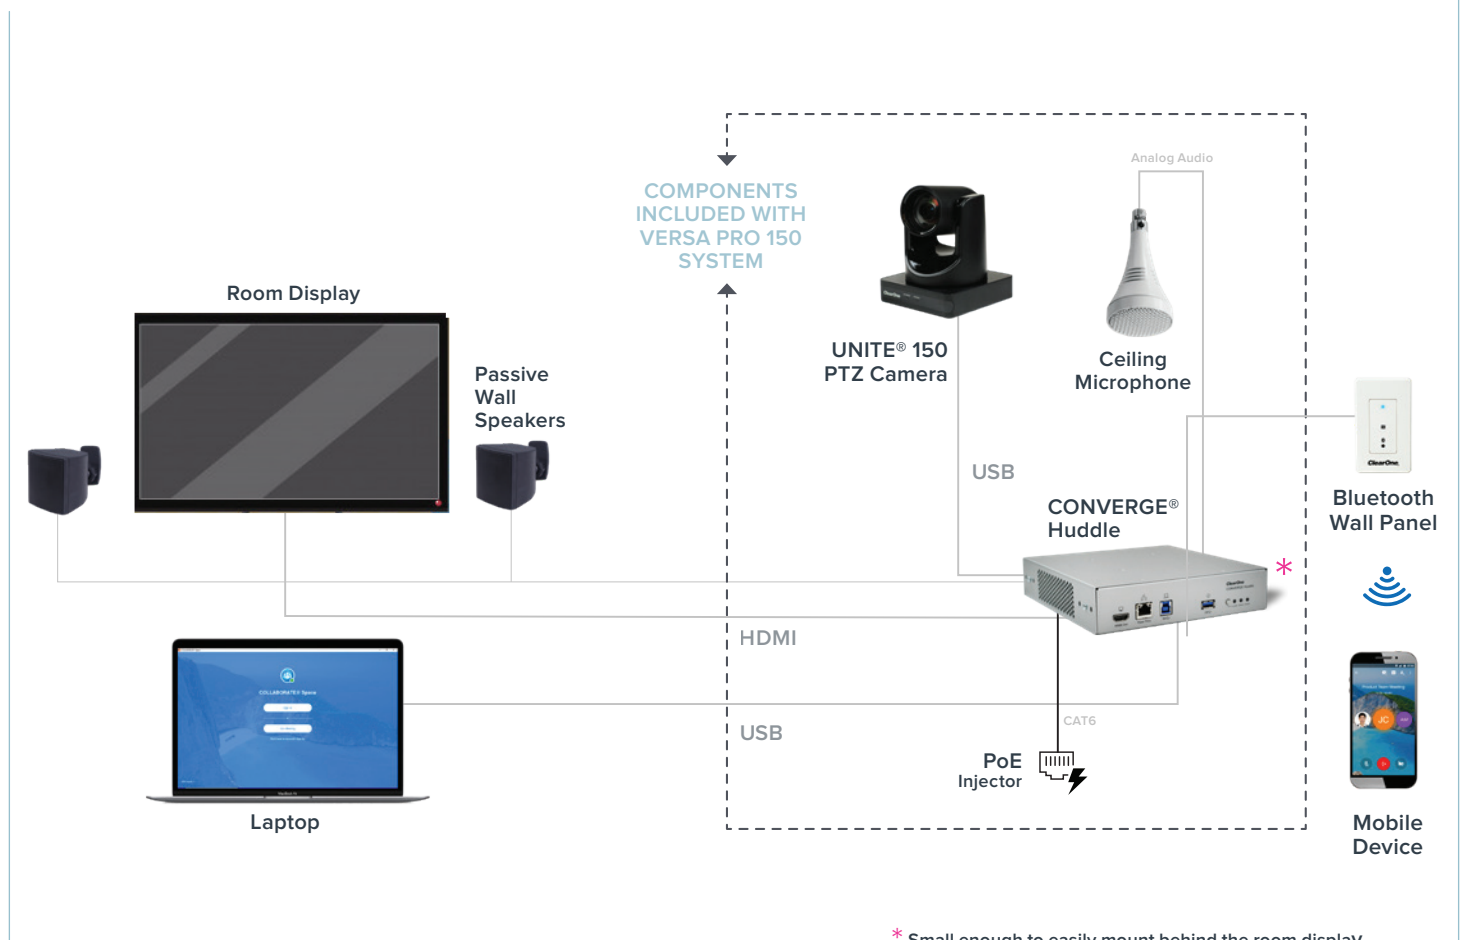

Highlights

- ✦ CONVERGE® Huddle CT audio for a professional audio experience.
- ✦ Ceiling Microphone Array with 360-degree coverage reducing noise and reverberation.
- ✦ UNITE® 150 PTZ HD camera with 1080p30 and 12x optical zoom for high video quality no matter where the camera is installed in your home office.
- ✦ Configure Versa Pro CT directly through the USB port, or use network Ethernet jack.
- ✦ Add pro-quality audio and HD video to your app, such as COLLABORATE® Space, Microsoft® Teams, WebEx™, Zoom™, Google® Meet™, and more.
- ✦ FREE COLLABORATE® Space lifetime subscription — ClearOne's high quality, award-winning cloud-based video collaboration application.
- ✦ Add the Bluetooth Wall Panel to make this system smart speaker ready. Supports Alexa, Cortana, Google Home, and Siri.

Aura Professional Home Office Application

Complete your **Versa Pro 150** setup by adding other ClearOne Aura products