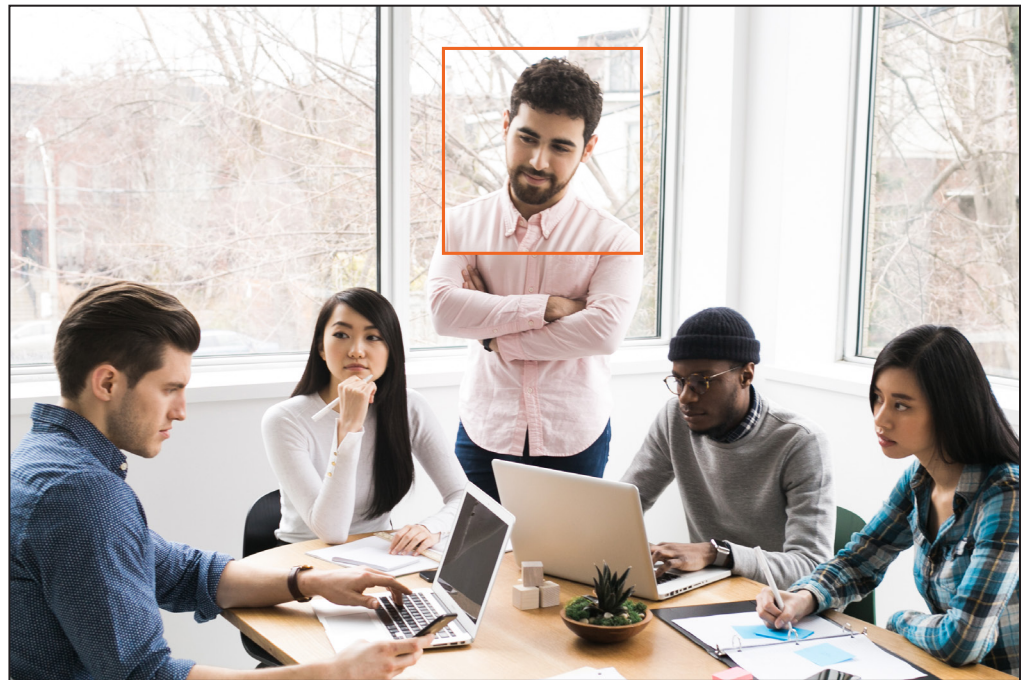

### Multiple Control Options

Control the camera via the IR remote, or through UVC and UAC protocols.

*Elevate Your Collaboration*

#### Auto Framing

Detects participant or group participants and automatically frames the image.

#### Smart Face Tracking

Ideal to follow only the person who is moving. The moving person being tracked doesn't have to be the speaker. It is possible to change the person during the connection.